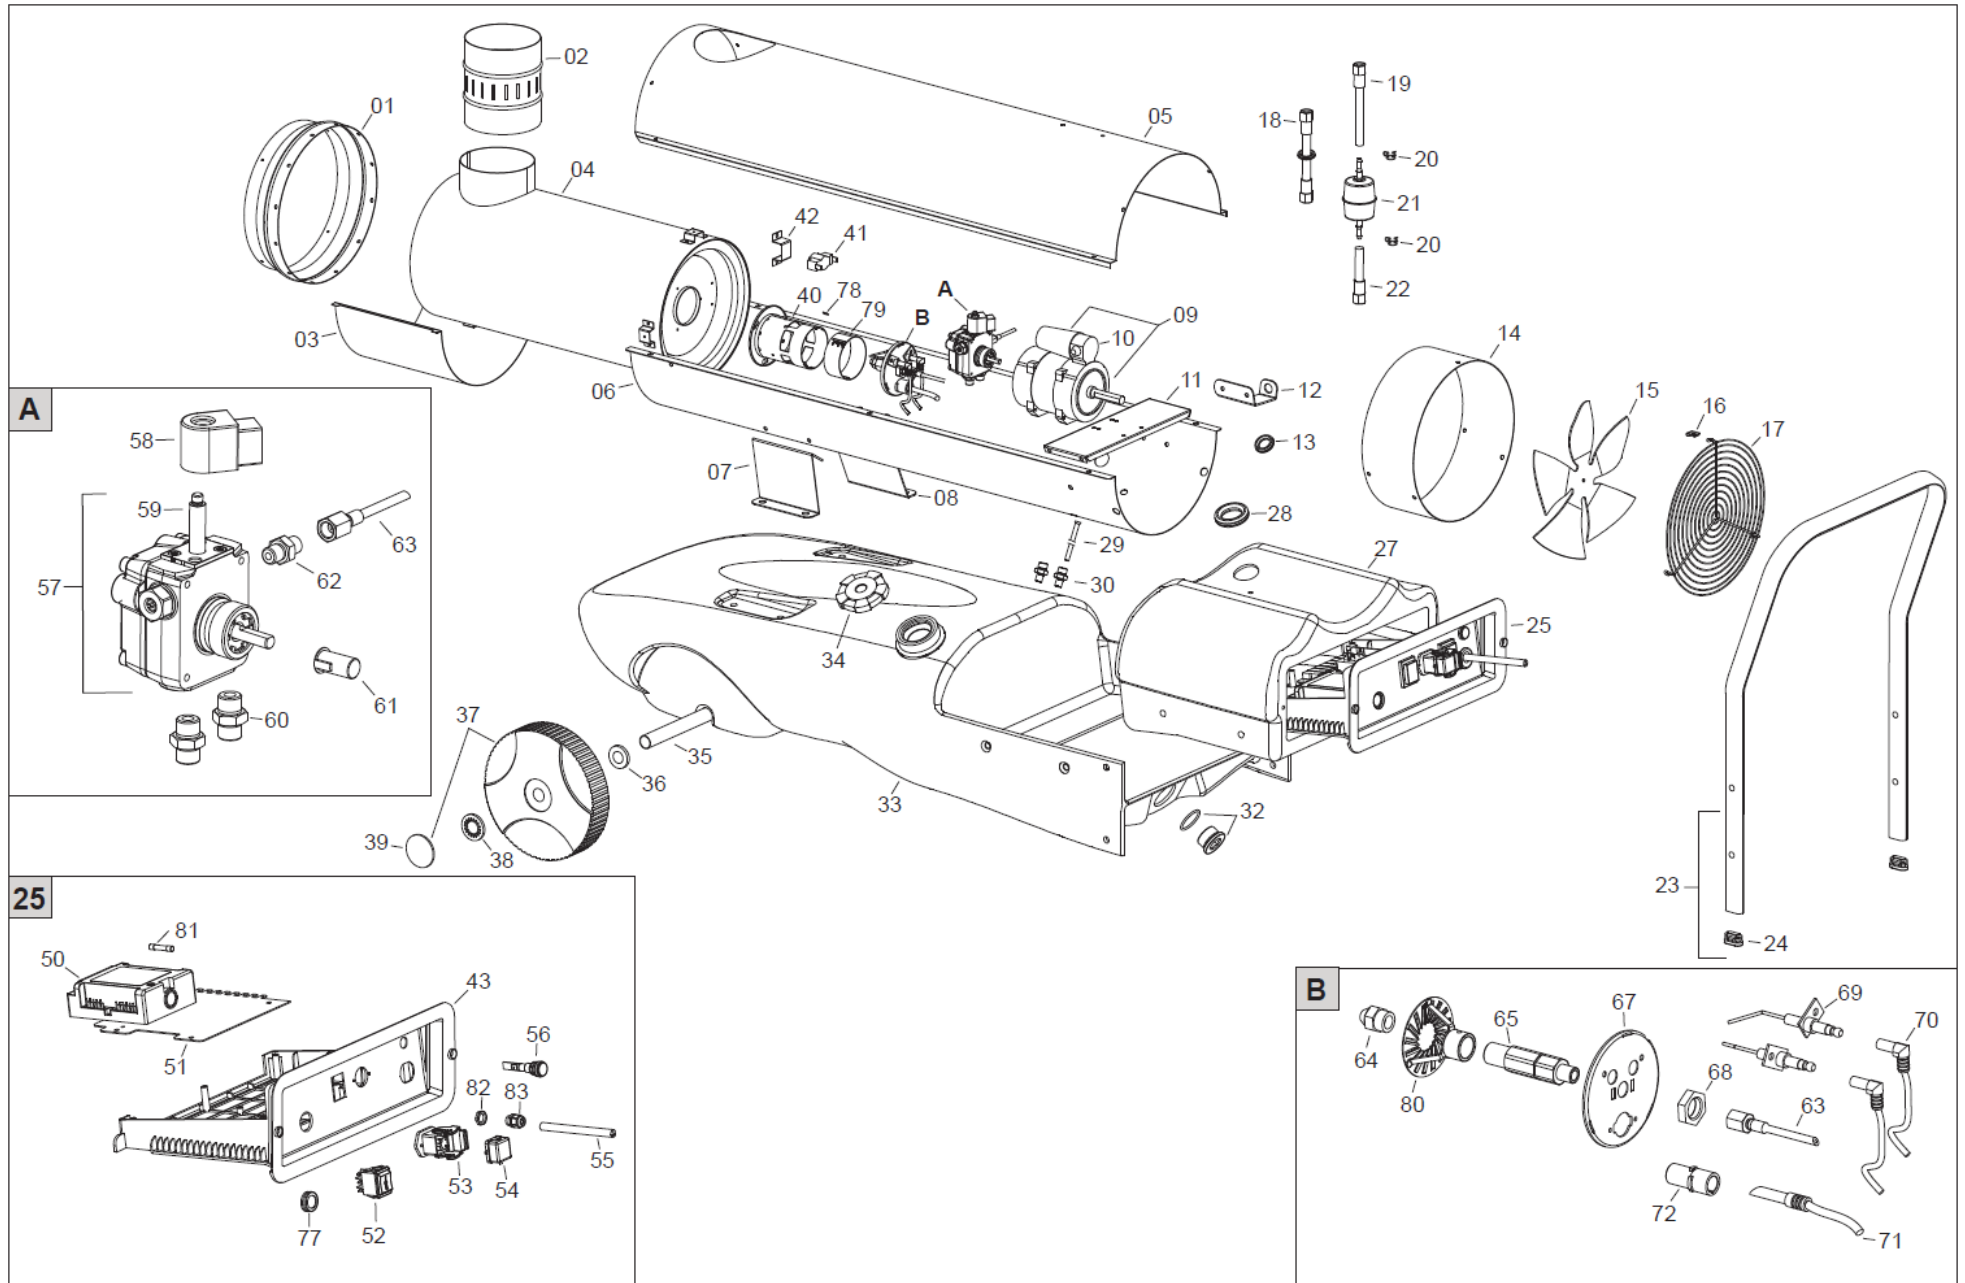

IP32 EXPLODED VIEW & PART NUMBERS

PL 01/18		From S/N
		20721001
POS	PART NUMBER	DESCRIPTION
1	BDG060759010	Outlet cone
2	BDG06548	Chimney fitting
3	BDG06079	Insulating panel
4	BDG06301	Combustion chamber
5	BDG063009010	Upper body
6	BDG062719010	Lower body
7	BDG060659005	Chassis support bracket
8	BDG060889005	Chassis support bracket
9	BDE10692	Motor
10	BDE11246	Capacitor
11	BDG06217	Motor support bracket
12	BDG060689005	Power cord support
13	BDC30352	Cable protection
14	BDG060709010	Air conveyor
15	BDT10207	Fan
16	BDM20412	Lock plate
17	BDP30165	Inlet grill
18	BDI40328	Flex diesel pipe
19	BDI40327	Flex diesel pipe
20	BDC30729	Clip
21	BDI30414	Filter
22	BDI40326	Flex diesel pipe
23	BDP201739005	Handle
24	BDC30361	Pipe cap
25	BDG00309	El. control box
27	BDP50129	Control box cover
28	BDC30372	Cable protection
29	BDI30696	Suction pipe
30	BDI30737	Brass fitting
32	BDC30380	Drain cap
33	BDP50130	Fuel tank

34	BDC30356	Tank cap
35	BDP201799005	Wheel axle
36	BDM20110	Washer
37	BDC10543	Red Wheel
38	BDM20203	Elastic washer
39	BDC10513R	Red wheel cover
40	BDG06181	Blast tube
41	BDE50109	Safety thermostat
42	BDG06221	Thermostat support bracket
43	BDG06153	El. control box panel
50	BDE40151	Flame control box
51	BDG06184	Support plate
52	BDE10102P	Switch
53	BDE20640	Thermostat plug
54	BDE20665	Thermostat plug cover
55	BDE30494	Power cord
56	BDE11030	Lamp
57	BDT20456	Diesel pump
58	BDT20458	Solenoid coil
59	BDT20461	Solenoid valve body
60	BDI20104	Iron fitting
61	BDE10698	Motor-pump coupling
62	BDI20115	Iron fitting
63	BDI40192	Micropipe
64	BDT20361	Nozzle
65	BDI33007	Nozzle support
67	BDG06228	Burner support disc
68	BDI31034	Brass lock nut
69	BDE10248	Ignition electrode
70	BDG02078	H.T. Cable connect
71	BDE50331	Phototransistor
72	BDE5032720	Photoresistor support
77	BDE20418L	Stop button protection
78	BDE20671	Terminal board